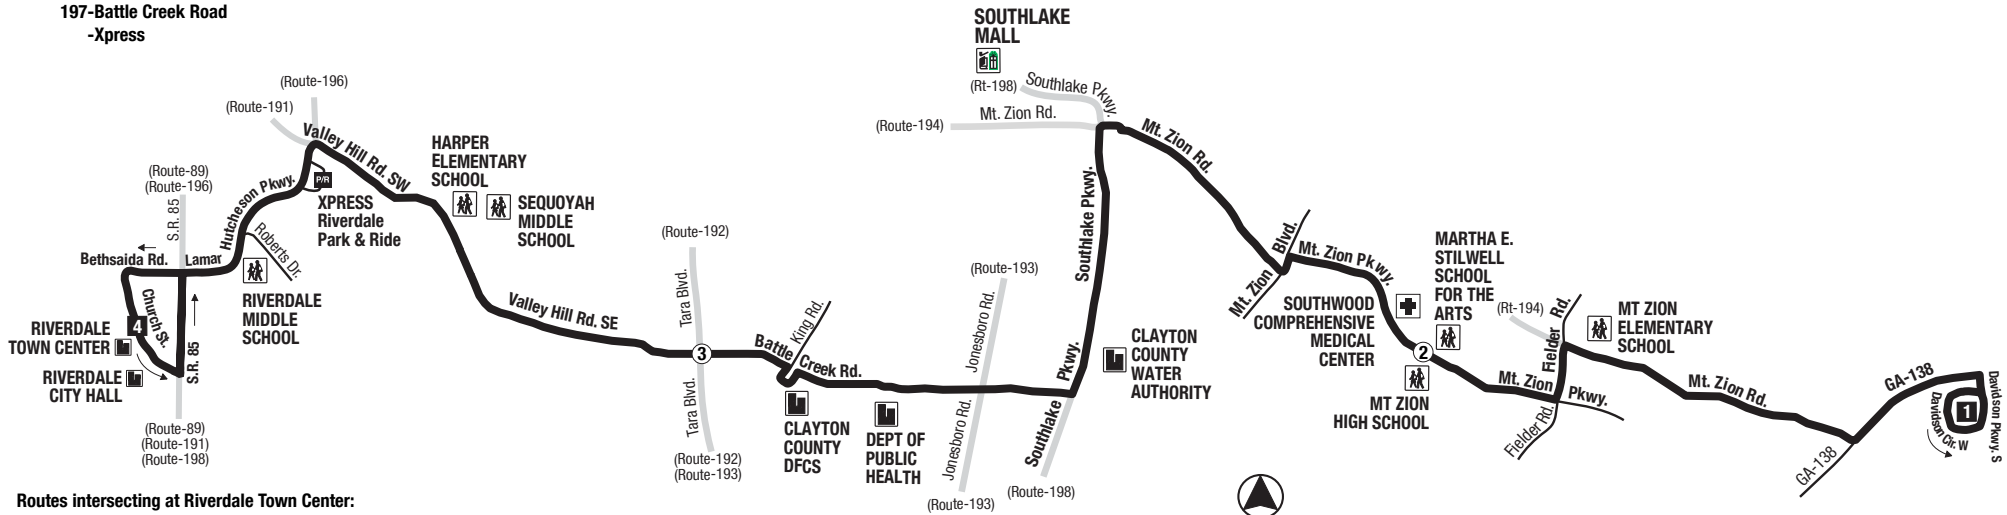

Routes intersecting at Xpress Park & Ride (Riverdale):
Rutas intersectando en el Parquedero Xpress (Riverdale):

- 89-Old National Highway
- 191-Riverdale/ATL International Terminal
- 196-Upper Riverdale
- 197-Battle Creek Road
- Xpress

Routes intersecting at Riverdale Town Center:
Rutas intersectando en el Riverdale Town Center:

- 89-Old National Highway
- 197-Battle Creek Road
- 198-Southlake Parkway